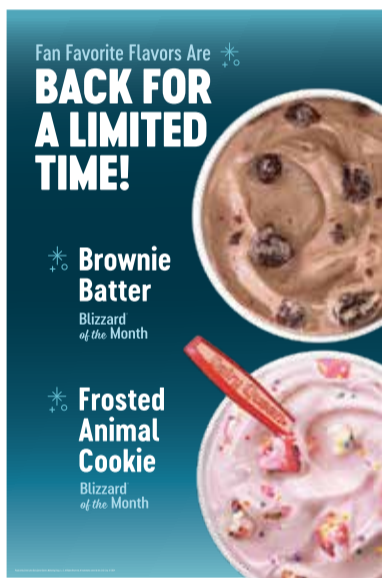

Transparencies

2-2024-T1