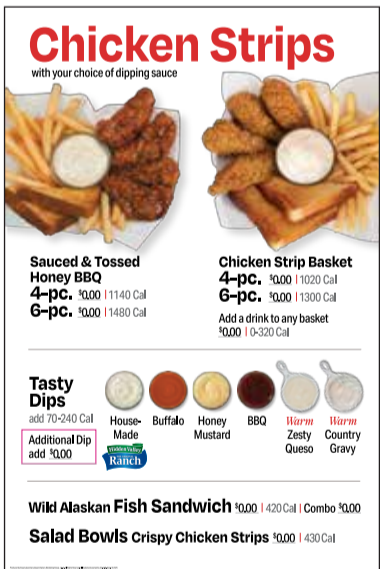

2-2025-T12