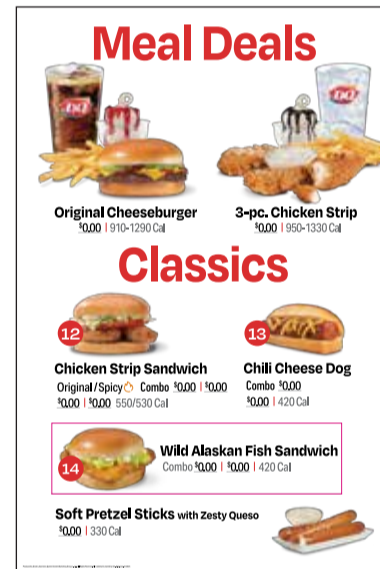

2-2025-T10