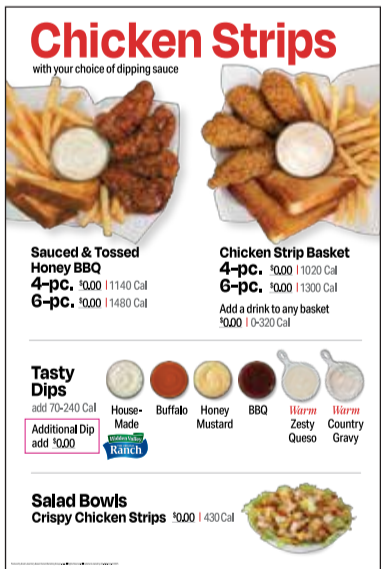

2-2025-T11